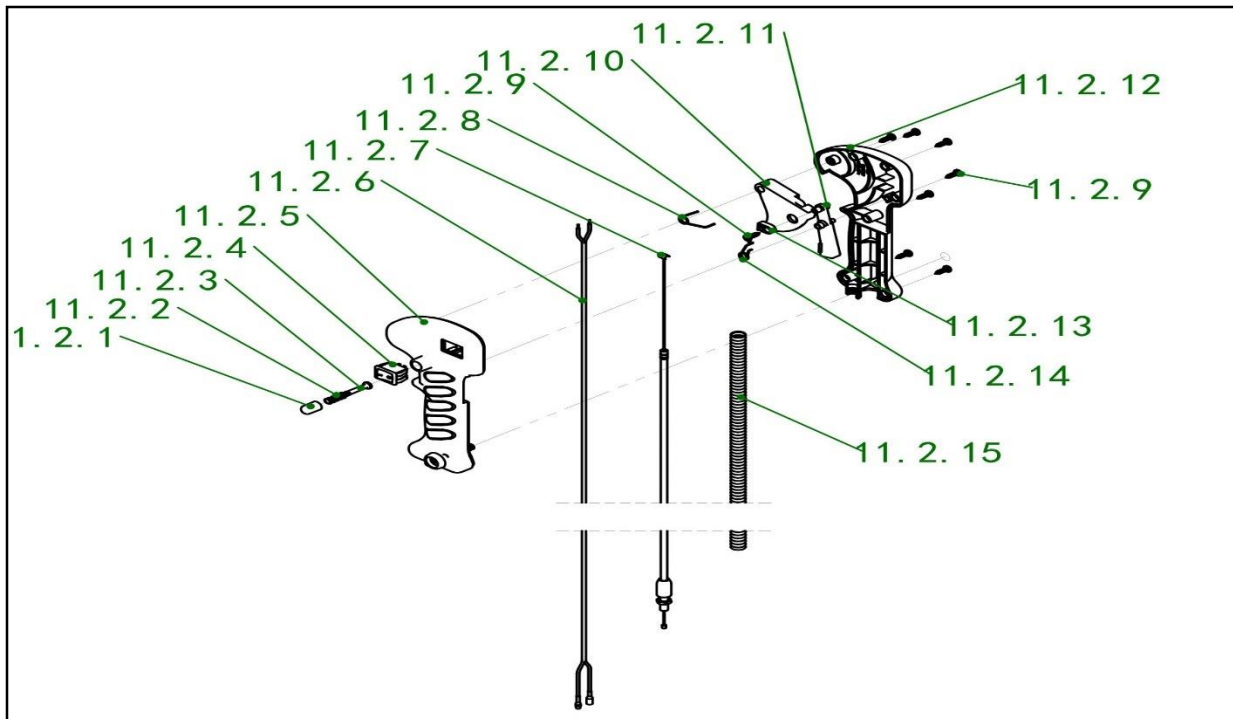

11.2.1	099992501013	Button
11.2.2	099992501014	spring
11.2.3	099992501015	pin
11.2.4	099992501016	switch
11.2.5	099992501017	handle LH
11.2.6	099992501018	lead wire
11.2.7	099992501019	throttle cable
11.2.8	099992501020	spring
11.2.9	099992501021	screw
11.2.10	099992501022	trigger
11.2.11	099992501023	half throttle
11.2.12	099992501024	handle RH
11.2.13	099992501025	lock handle
11.2.14	099992501026	spring
11.2.15	099992501027	sleeve wiring