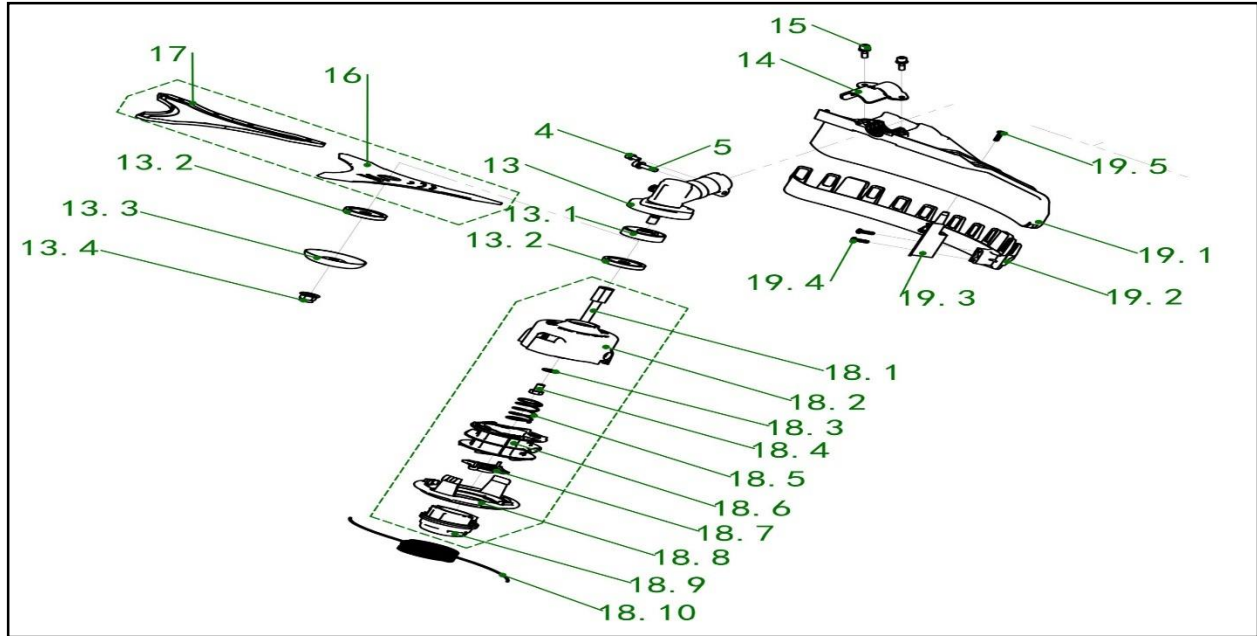

1	099992312064	transmission support assy
2.2.1	099992401003	Bearing shaft
2.2.2	099992401004	Liner shaft
3	099992312073	rigid shaft $\phi 8 \times 1520$ 硬轴 $\phi 8 \times 1520$
4	099992312065	M5x12_hex set screw M5x12
5	099992312066	M6x25_hex screw M6x25
6	099992312068	M6x30_hex set screw M6x30
7	099992312075	belt connector assy
7.1	099992312076	Belt connector fix block
7.2	099992312077	belt connector
8	099992312078	M5x20_hex screwM5x20
9	099992312078	M5x20_hex screwM5x20
10	099992501002	handle fix bar assembly
10.1	099992501003	fix bar
10.2	099992501004	grip foam
10.3	099992501005	Bottom clamp
10.4	099992501006	top clamp
10.5	099992501007	screw M5X25
10.6	099992501008	screw M5X30
11	099992501009	bike handle assembly
11.1	099992501010	left handle assembly
11.2	099992501011	right handle assembly
11.3	099992312103	M6_Insert the lock nut M6
11.4	099992501012	Screw M6X35

13	099992312136	gear box
13.1	099992312137	cupper wahser
13.2	099992312138	blade washer
13.3	099992312139	washer
13.4	099992401009	nut M10x1.25
14	099992312082	assemble safety guard plate A
15	099992312081	M6x20_ screw M6x20
16	099992312091	3-tooth blade
17	099992312094	3-tooth blade cover
18	099992501029	string head with adapter
18.1	099992401011	adapter 连接轴
18.2	099992312142	main housing- LX50
18.3	099992312143	palne washer
18.4	099992312144	screw
18.5	099992312145	spring
18.6	099992312146	spool
18.7	099992312147	spool cover
18.8	099992312148	lower housing
18.9	099992312149	bump knob
18.10	099992312151	string cutting line
19	099992312083	safety guard B assy
19.1	099992312084	safety guard set B
19.2	099992312152	safety guard
19.3	099992312087	nylon line cutter
19.4	099992312153	screw
19.5	099992312086	ST4.2x16-H-F_ tapping screw ST4.2x16-H-F