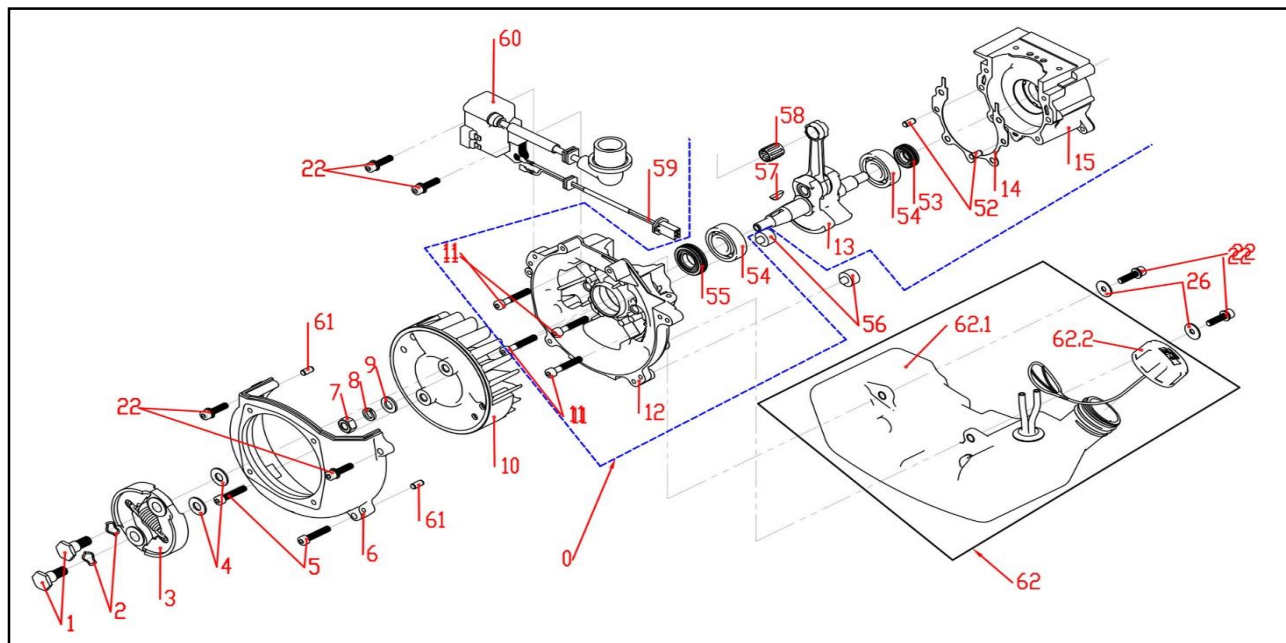

1	099992312001	screw axle
2	099992312002	wave gasket
3	099992312003	clutch
4	099992312004	carrier ring B B
5	099992312005	M5x25_hex set screw M5x25_
6	099992312006	flywheel cover
7	099992312007	M8_hex nut M8
8	099992312008	spring gasket 8 8
9	099992312009	flat gasket 8 8
10	099992312010	flywheel
11	099992312011	M5x35_hex set screw M5x35
12	099992312012	front half crankcase
13	099992312013	crankshaft assy
14	099992312014	crankcase gasket
15	099992312015	rear half crankcase
22	099992312022	M5x20_hex set screw M5x20
26	099992312026	flat gasket 5x16x1 5x16x1
52	099992312052	cylindrical pin B4x10 B4x10
53	099992312053	oil seal TC12x22x7 TC12x22x7
54	099992312054	bearing 6202 6202
55	099992312055	oil seal TC15x30x7 TC15x30x7
56	099992312056	fuel tank rubber gasket
57	099992312057	woodruff key 3x13x5 3x13x5
58	099992312058	needle bearing KBK101415.5
59	099992501030	stop wire set
60	099992312060	ignition coil
61	099992312061	cylindrical pin φ5x10 圆柱销φ5x10
62	099992312062	fuel tank assy
62.1	099992312131	fuel tank(without cap)
62.2	099992312132	fuel tank cap
63	099992312063	aluminium foilmm 60x100mm