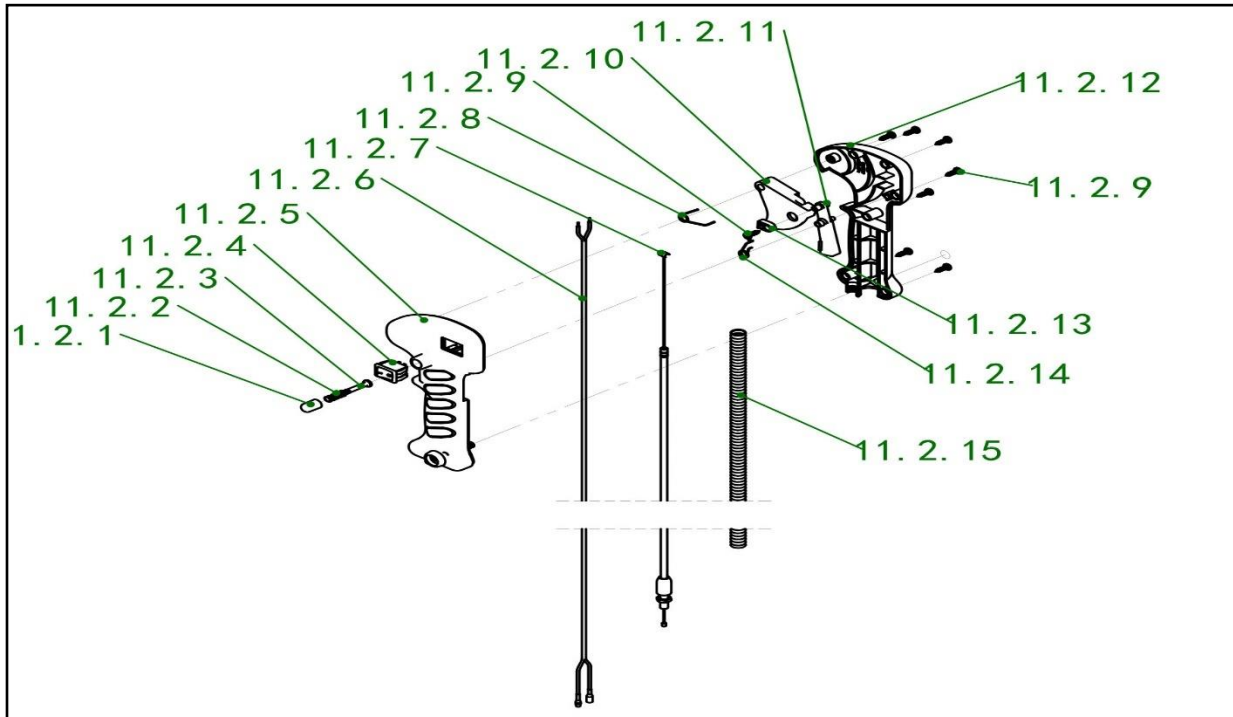

11.2.1	099992501013	Button
11.2.2	099992501014	spring
11.2.3	099992501015	pin
11.2.4	099992501016	switch
11.2.5	099992501017	handle LH
11.2.6	099992501018	lead wire
11.2.7	099992501019	throttle cable
11.2.8	099992501020	spring
11.2.9	099992501021	screw
11.2.10	099992501022	trigger
11.2.11	099992501023	half throttle
11.2.12	099992501024	handle RH
11.2.13	099992501025	lock handle
11.2.14	099992501026	spring
11.2.15	099992501027	sleeve wiring