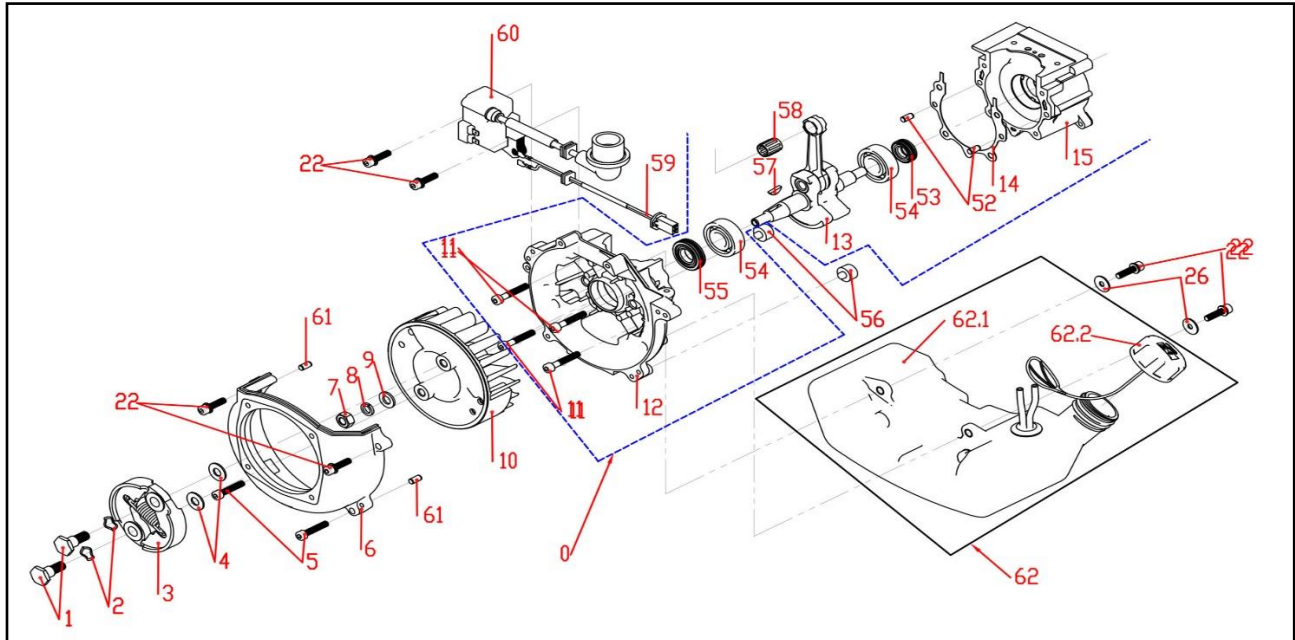

1	099992312001	screw axle
2	099992312002	wave gasket
3	099992312003	clutch
4	099992312004	carrier ring B B
5	099992312005	M5x25_hex set screw M5x25_
6	099992312006	flywheel cover
7	099992312007	M8_hex nut M8
8	099992312008	spring gasket 8 8
9	099992312009	flat gasket 8 8
10	099992312010	flywheel
11	099992312011	M5x35_hex set screw M5x35
12	099992312012	front half crankcase
13	099992312013	crankshaft assy
14	099992312014	crankcase gasket
15	099992312015	rear half crankcase
22	099992312022	M5x20_hex set screw M5x20
26	099992312026	flat gasket 5x16x1 5x16x1
52	099992312052	cylindrical pin B4x10 B4x10
53	099992312053	oil seal TC12x22x7 TC12x22x7
54	099992312054	bearing 6202 6202
55	099992312055	oil seal TC15x30x7 TC15x30x7
56	099992312056	fuel tank rubber gasket
57	099992312057	woodruff key 3x13x5 3x13x5
58	099992312058	needle bearing KBK101415.5
59	099992501030	stop wire set
60	099992312060	ignition coil
60	099992606006	ignition coil
61	099992312061	cylindrical pin ϕ5x10 圆柱销ϕ5x10
62	099992312062	fuel tank assy
62.1	099992312131	fuel tank(without cap)
62.2	099992312132	fuel tank cap
63	099992312063	aluminium foilmm 60x100mm