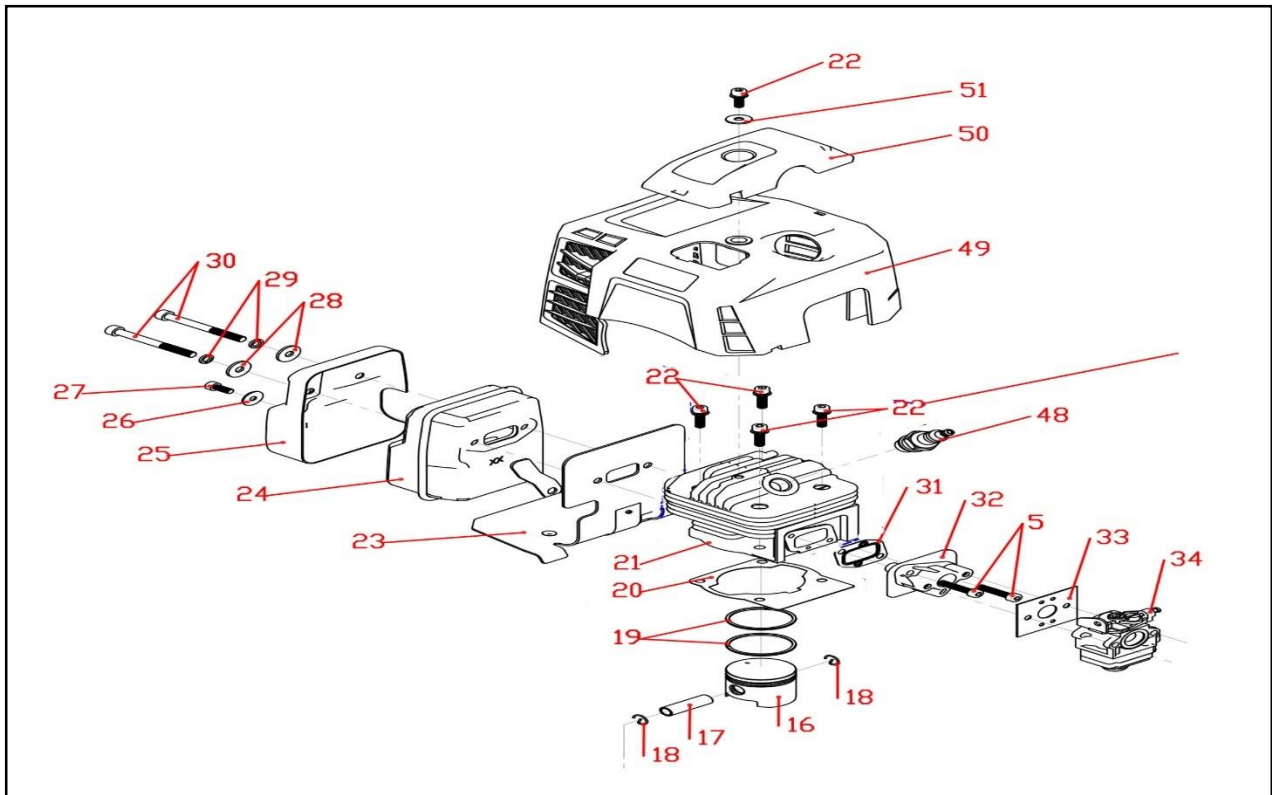

5	099992312005	M5x25_hex set screw M5x25
16	099992312016	piston
17	099992312017	piston pin
18	099992312018	piston pin check ring
19	099992312019	piston ring
20	099992312020	cylinder gasket
21	099992312021	cylinder
22	099992312022	M5x20_hex set screw M5x20
23	099992312023	muffler gasket assy
24	099992312024	catalytic muffler
25	099992312025	muffler cover
26	099992312026	flat gasket 5x16x1 5x16x1
27	099992312027	M5x12_hex set screw M5x12_
28	099992312028	big flat 6 6
29	099992312029	spring gasket 6 6
30	099992312030	M6x60_hex M6x60_Coated screws
31	099992312031	inlet pipe gasket 进气管垫
32	099992312032	inlet pipe 进气管
33	099992312033	carburettor gasket
34	099992312034	carburettor
48	099992312048	spark plug
49	099992501001	cylinder housing
50	099992312050	housing top plate
51	099992312051	M5 Bakelite pad M5