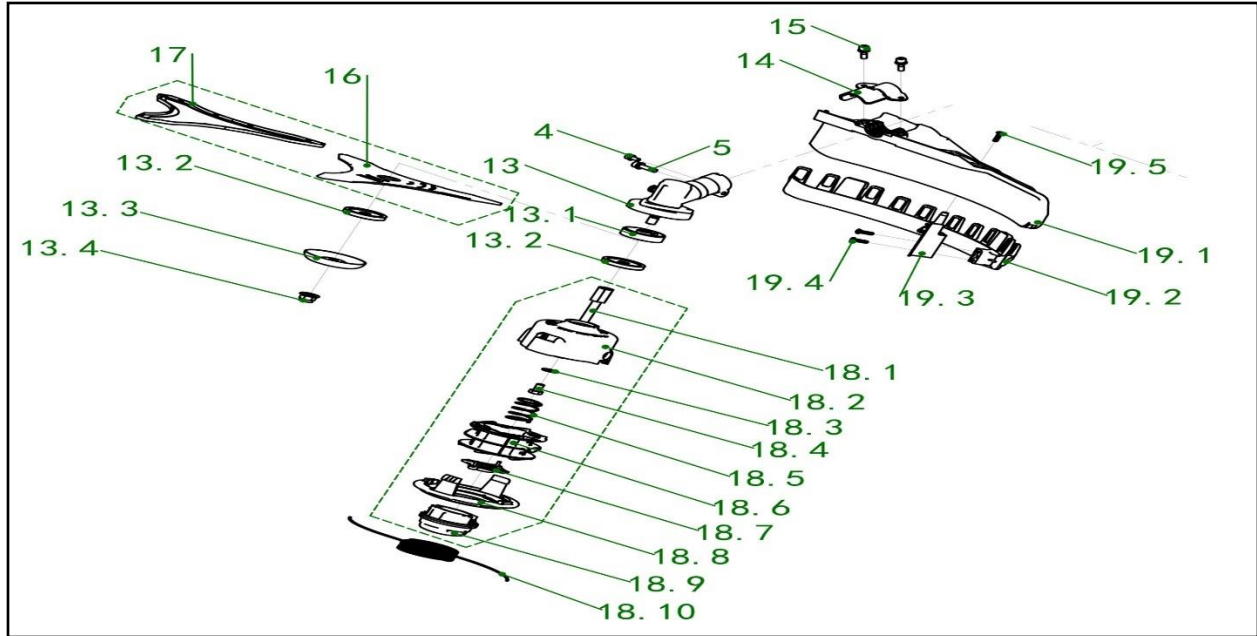

1	099992312064	transmission support assy
2.2.1	099992401003	Bearing shaft
2.2.2	099992401004	Liner shaft
3	099992312073	rigid shaft $\phi 8 \times 1520$ 硬轴 $\phi 8 \times 1520$
4	099992312065	M5x12_hex set screw M5x12
5	099992312066	M6x25_hex screw M6x25
6	099992312068	M6x30_hex set screw M6x30
7	099992312075	belt connector assy
7.1	099992312076	Belt connector fix block
7.2	099992312077	belt connector
8	099992312078	M5x20_hex screwM5x20
9	099992312078	M5x20_hex screwM5x20
10	099992501002	handle fix bar assembly
10.1	099992501003	fix bar
10.2	099992501004	grip foam
10.3	099992501005	Bottom clamp
10.4	099992501006	top clamp
10.5	099992501007	screw M5X25
10.6	099992501008	screw M5X30
11	099992501009	bike handle assembly
11.1	099992501010	left handle assembly
11.2	099992501011	right handle assembly
11.3	099992312103	M6_Insert the lock nut M6
11.4	099992501012	Screw M6X35

13	099992312136	gear box
13.1	099992312137	cupper wahser
13.2	099992312138	blade washer
13.3	099992312139	washer
13.4	099992401009	nut M10x1.25
14	099992312082	assemble safety guard plate A
15	099992312081	M6x20_ screw M6x20
16	099992312091	3-tooth blade
17	099992312094	3-tooth blade cover
18	099992501029	string head with adapter
18.1	099992401011	adapter 连接轴
18.2	099992312142	main housing- LX50
18.3	099992312143	palne washer
18.4	099992312144	screw
18.5	099992312145	spring
18.6	099992312146	spool
18.7	099992312147	spool cover
18.8	099992312148	lower housing
18.9	099992312149	bump knob
18.10	099992312151	string cutting line
19	099992312083	safety guard B assy
19.1	099992312084	safety guard set B
19.2	099992312152	safety guard
19.3	099992312087	nylon line cutter
19.4	099992312153	screw
19.5	099992312086	ST4.2x16-H-F_ tapping screw ST4.2x16-H-F