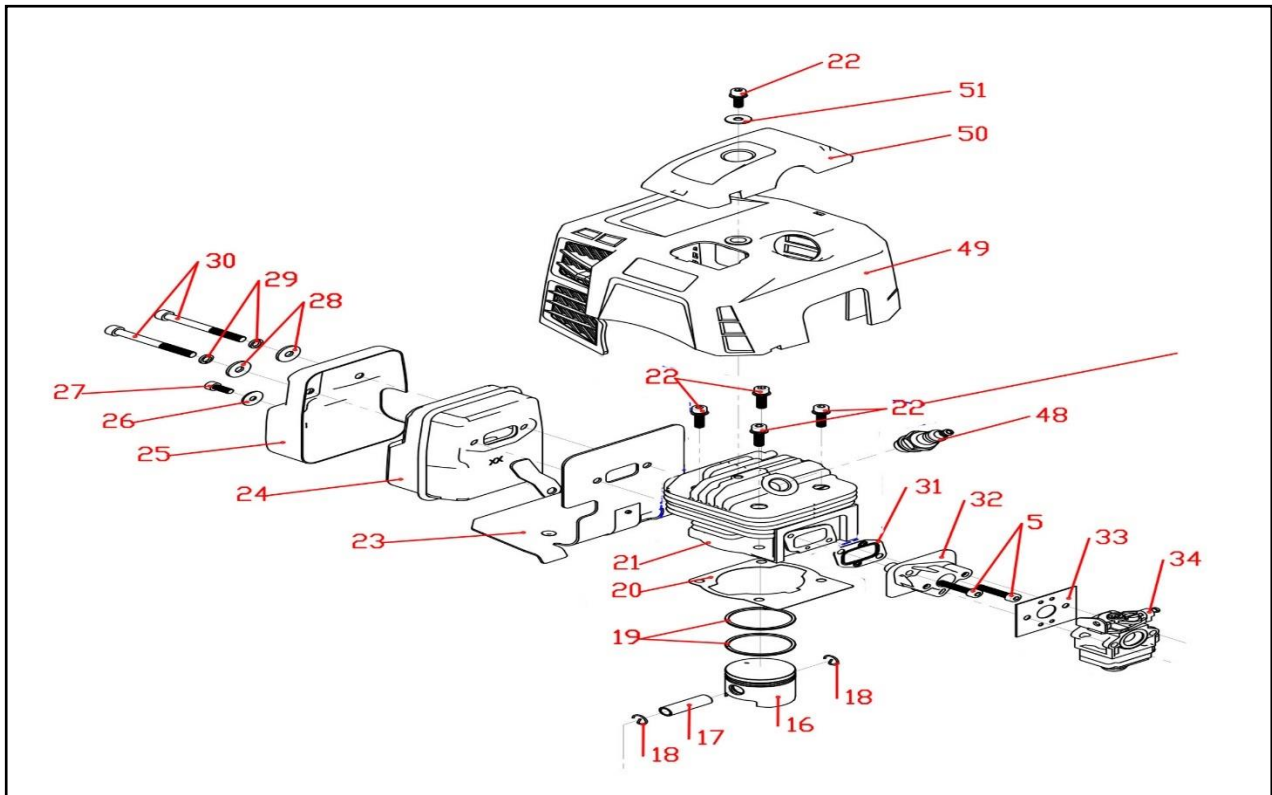

5	099992312005	M5x25_hex set screw M5x25
16	099992312016	piston
17	099992312017	piston pin
18	099992312018	piston pin check ring
19	099992312019	piston ring
20	099992312020	cylinder gasket
21	099992312021	cylinder
22	099992312022	M5x20_hex set screw M5x20
23	099992312023	muffler gasket assy
24	099992312024	catalytic muffler
25	099992312025	muffler cover
26	099992312026	flat gasket 5x16x1 5x16x1
27	099992312027	M5x12_hex set screw M5x12_
28	099992312028	big flat 6 6
29	099992312029	spring gasket 6 6
30	099992312030	M6x60_hex M6x60_Coated screws
31	099992312031	inlet pipe gasket 进气管垫
32	099992312032	inlet pipe 进气管
33	099992312033	carburettor gasket
34	099992312034	carburettor
48	099992312048	spark plug
49	099992501001	cylinder housing
50	099992312050	housing top plate
51	099992312051	M5 Bakelite pad M5